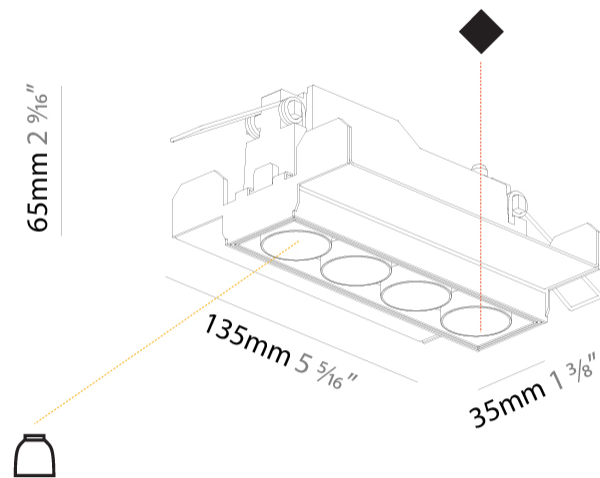

ELECTRICAL

Lamp Type: LED (Zhaga Standard)
Input Wattage (W): 14.3
Total Output Wattage (W): 13.3
Dimming: Tri-Mode (Non-Dimming and Phase Dimming (120Vac only) and 0-10V Dimming)
Driver Included: No
Driver Location: Recessed Housing
Driver Type: Constant Current - Universal
Driver Class: Class 2
Housing: See components
Input Voltage (V): 120 - 277
Constant Current (MA): 1050

LED

Number of LEDs: 4
Color Temperature (°K): 2700 / 3000 / 3500 / 4000
Max. Delivered Lumen (lm): 750 / 850 / 862 / 880
CRI: >90 CRI
Lamp Life (hrs): 50000
Upon Request: Special Color Temperature

OPTICAL

Reflector: 8 / 14 / 34
Upon Request: Special Beam Angles

RATINGS AND CERTIFICATIONS

Zaneen Group Inc. © 2026, 1 800 388 3382, F 416-247-9319, www.zaneen.com

Certified by: CSA Certified, ETL and CUL Standards. Add the end of the existing Model #. For assistance on 'custom' specifications, contact zteam@zaneen.com.

In an effort to supply the best product, we reserve the right to change specifications or materials without notice. The most recent specification sheets are found at zaneen.com