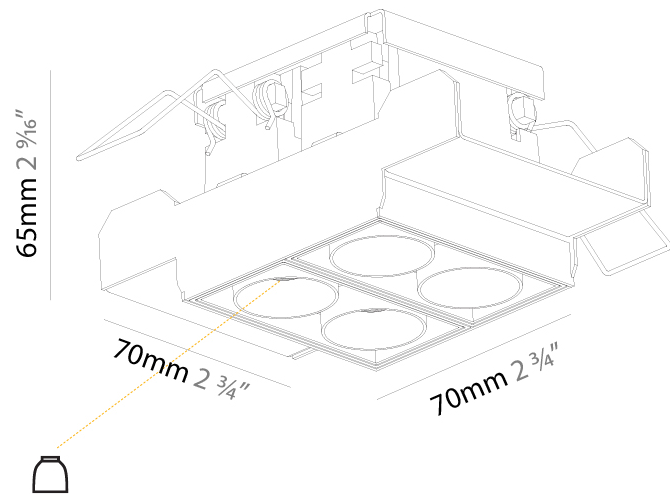

ELECTRICAL

Lamp Type: LED (Zhaga Standard)
Input Wattage (W): 14.3
Total Output Wattage (W): 13.2
Dimming: Tri-Mode (Non-Dimming and Phase Dimming (120Vac only) and 0-10V Dimming)
Driver Included: No
Driver Location: Recessed Housing
Driver Type: Constant Current - Universal
Driver Class: Class 2
Housing: See components
Input Voltage (V): 120 - 277
Constant Current (MA): 1050

LED

Number of LEDs: 4
Color Temperature (°K): 2700 / 3000 / 3500 / 4000
Max. Delivered Lumen (lm): 780 / 830 / 833 / 850
CRI: >90 CRI
Lamp Life (hrs): 50000
Upon Request: Special Color Temperature

OPTICAL

Reflector: 10 / 20 / 40
Upon Request: Special Beam Angles

RATINGS AND CERTIFICATIONS

Certified By: CSA Certified to UL and CSA Standards
IP rating: IP20

Zaneen Group Inc. © 2026, T 1800-388-3382, F 416-247-9319, www.zaneen.com

Available for International specifications by adding 'INT' at the end of the existing Model #. For assistance on 'custom' specifications, contact zteam@zaneen.com. In a constant effort to supply the best product, we reserve the right to change specifications or materials without notice. The most recent specification sheets are found at zaneen.com

PROJECT	
TYPE	
SPECIFIER	
QUANTITY	
DATE