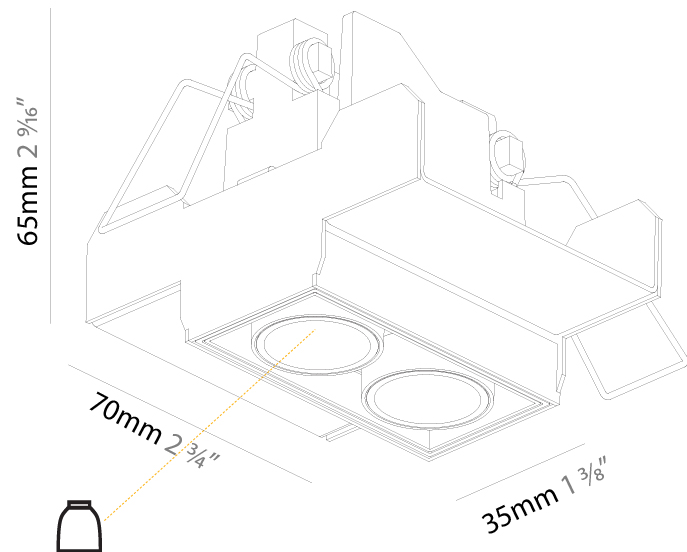

ELECTRICAL

Lamp Type: LED (Zhaga Standard)
Input Wattage (W): 9
Total Output Wattage (W): 8.2
Dimming: Tri-Mode (Non-Dimming and Phase Dimming (120Vac only) and 0-10V Dimming)
Driver Included: No
Driver Location: Remote
Driver Type: Constant Current - Universal
Driver Class: Class 2
Input Voltage (V): 120 - 277
Constant Current (MA): 1050

LED

Number of LEDs: 2
Color Temperature (°K): 2700 / 3000 / 3500 / 4000
Max. Delivered Lumen (lm): 314 / 342 / 350 / 357
Nominal Lumen (lm): 440 / 480 / 490 / 500
CRI: >90 CRI
Lamp Life (hrs): 50000
Upon Request: Special Color Temperature

OPTICAL

Reflector: 8 / 18 / 34
Upon Request: Special Beam Angles

RATINGS AND CERTIFICATIONS

Certified By: CSA Certified to UL and CSA Standards
IP rating: IP20

Zaneen Group Inc. © 2026, T 1800-388-3382, F 416-247-9319, www.zaneen.com

Available for International specifications by adding 'INT' at the end of the existing Model #. For assistance on 'custom' specifications, contact zteam@zaneen.com. In a constant effort to supply the best product, we reserve the right to change specifications or materials without notice. The most recent specification sheets are found at zaneen.com

PROJECT	_____
TYPE	_____
SPECIFIER	_____
QUANTITY	_____
DATE	_____