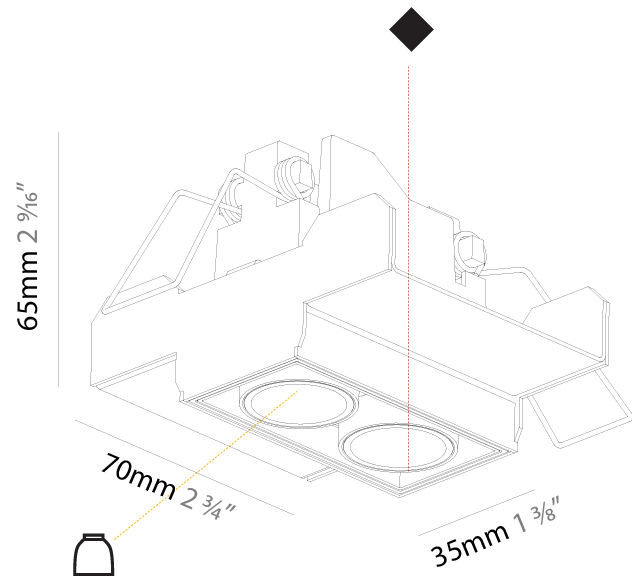

ELECTRICAL

Lamp Type: LED (Zhaga Standard)
Input Wattage (W): 7.7
Total Output Wattage (W): 6.6
Dimming: Tri-Mode (Non-Dimming and Phase Dimming (120Vac only) and 0-10V Dimming)
Driver Included: No
Driver Location: Remote
Driver Type: Constant Current - Universal
Driver Class: Class 2
Input Voltage (V): 120 - 277
Constant Current (MA): 1050

LED

Number of LEDs: 2
Color Temperature (°K): 2700 / 3000 / 3500 / 4000
Max. Delivered Lumen (lm): 319 / 348 / 356 / 363
Nominal Lumen (lm): 440 / 480 / 490 / 500
CRI: >90 CRI
Lamp Life (hrs): 50000
Upon Request: Special Color Temperature

OPTICAL

Reflector: 8 / 18 / 34
Upon Request: Special Beam Angles

RATINGS AND CERTIFICATIONS

Zaneen Group Inc. © 2026, 1 800-388-3382, F 416-247-9319, www.zaneen.com

Certified by CSA Certified, EUL and CE Standards

For assistance on 'custom' specifications, contact zteam@zaneen.com.

In an effort to supply the best product, we reserve the right to change specifications or materials without notice. The most recent specification sheets are found at zaneen.com